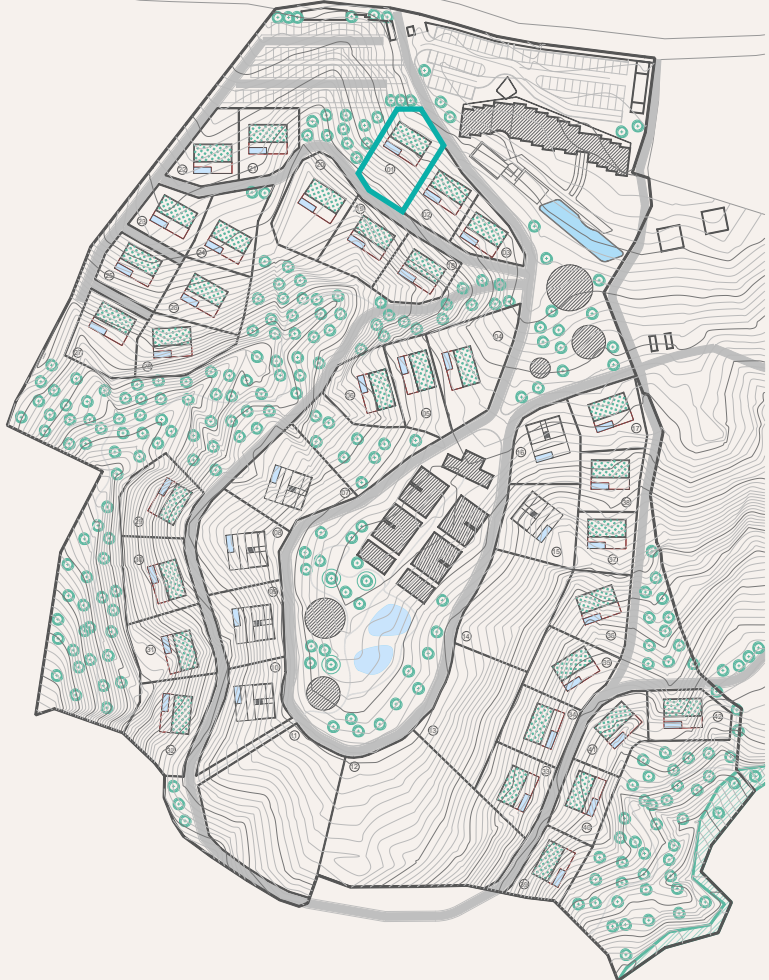

NOMAD CITY MASTERPLAN

PLOT NR: **N-1**

AREA: **816 SQM**