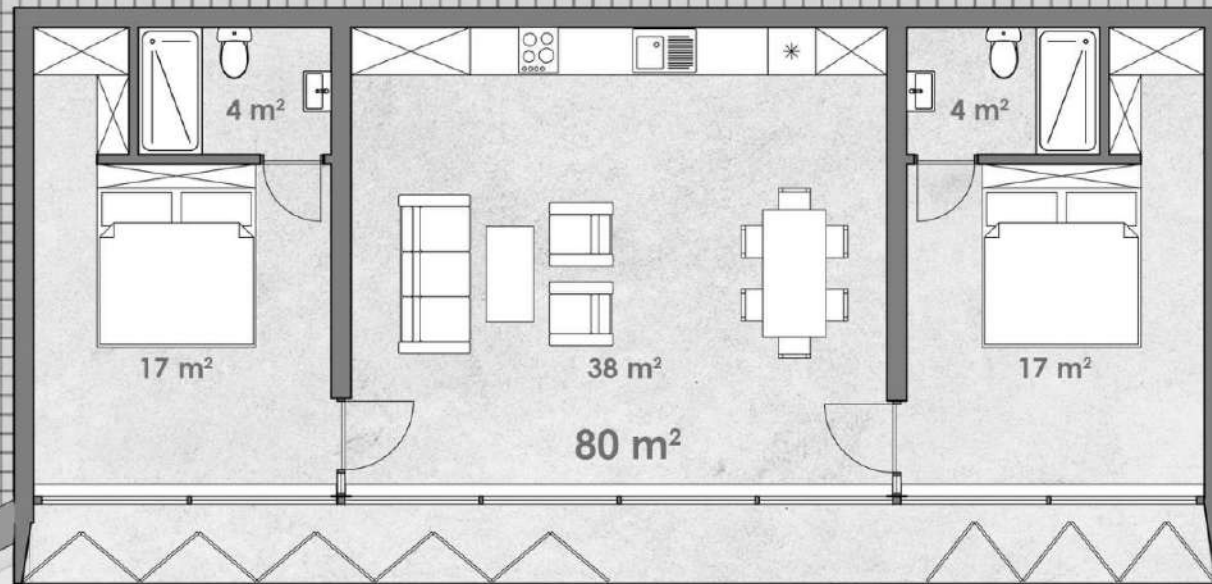

## **FLAT HOUSE**

80 SQM  
140 SQM TERRACES

# FLOOR PLAN

Outdoor area	House area
--------------	------------

**FLAT HOUSE  
FLOOR PLAN**

No.		Area [m <sup>2</sup> ]
1	Living room / kitchen	38
2	bedroom	17
3	bathroom	4
4	bedroom	17
5	bathroom	4
6	terrace	110
7	pool	30
		House area: 80
		Outdoor area: 140