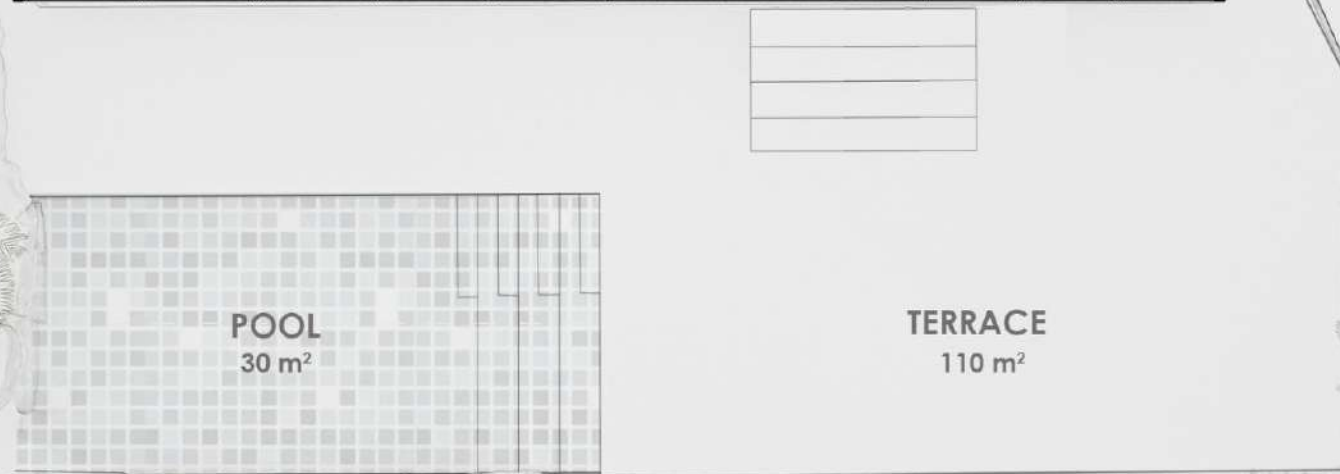

## **FLAT HOUSE**

80 SQM  
140 SQM TERRACES

# FLOOR PLAN

Outdoor area	House area
--------------	------------

**FLAT HOUSE  
FLOOR PLAN**

No.		Area [m <sup>2</sup> ]
1	Living room / kitchen	38
2	bedroom	17
3	bathroom	4
4	bedroom	17
5	bathroom	4
6	terrace	110
7	pool	30
		House area: 80
		Outdoor area: 140