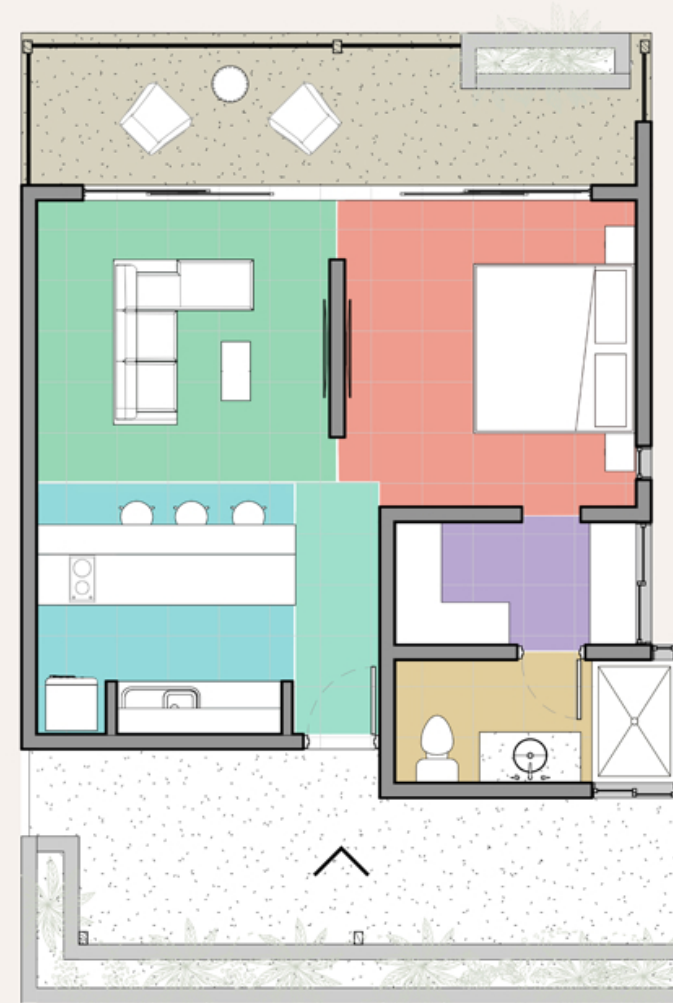

FLAT NUMBER **B-202**

FLAT AREA **87 M²**

FIRST FLOOR

LEGEND

- KITCHEN
- LIVING ROOM
- BEDROOM
- BATHROOM
- BALCONY
- GARDROBE
- FOYER