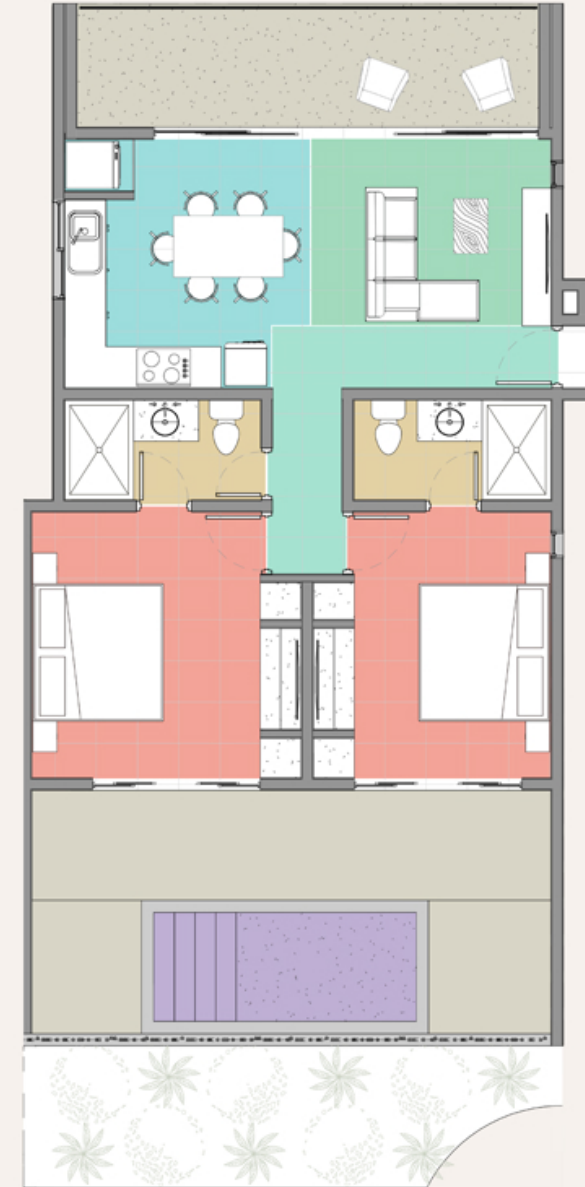

FLAT NUMBER **B-101**

FLAT AREA **116 M²**

GROUND FLOOR

- LEGEND
- KITCHEN
 - LIVING ROOM
 - BEDROOM
 - BATHROOM
 - BALCONY
 - POOL
 - FOYER