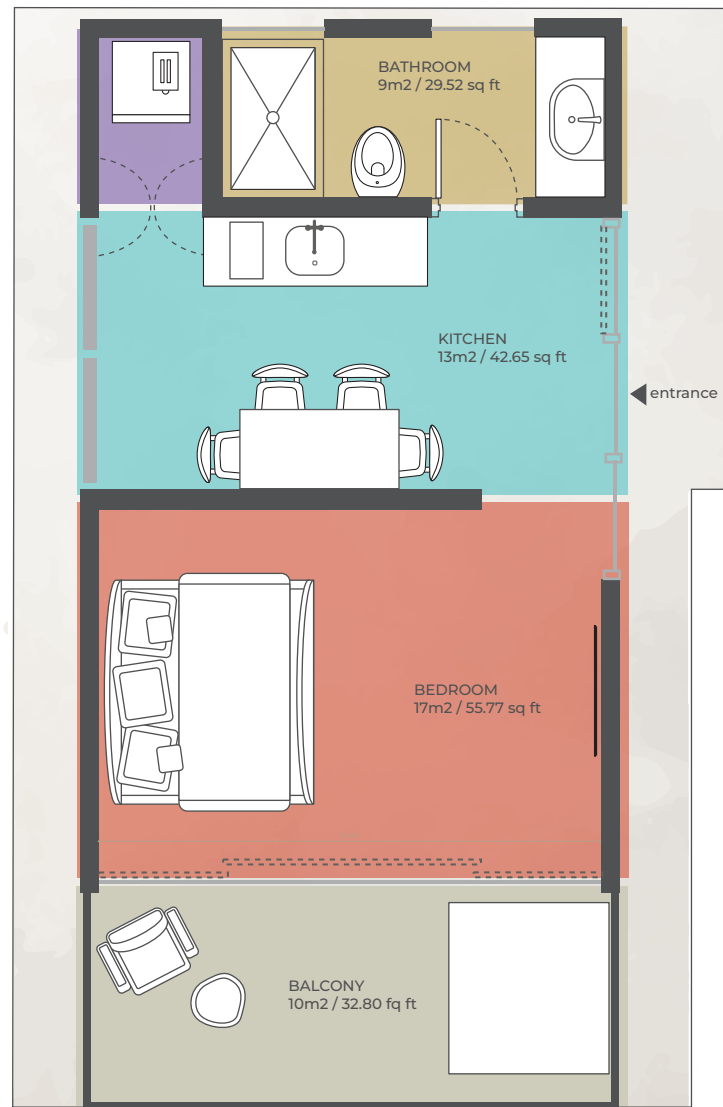

FIRST FLOOR
scale 1: 25

FIRST FLOOR
scale 1: 25

LEGEND

- BALCONY
- BEDROOM
- KITCHEN
- BATHROOM
- LAUNDRY ROOM

LOCATION MAP

AREAS

BALCONY	32.80 sq ft / 10 m ²
BATHROOM	29.52 sq ft / 9 m ²
KITCHEN	42.65 sq ft / 13 m ²
BEDROOM	55.77 sq ft / 17 m ²
LAUNDRY ROOM	3.28 sq ft / 1 m ²
TOTAL	157.48 sq ft / 48 m²

SAMANA
GROUP

WEST & EAST SIDE 1 BEDROOM TYPE

SAMANA-GROUP.NET