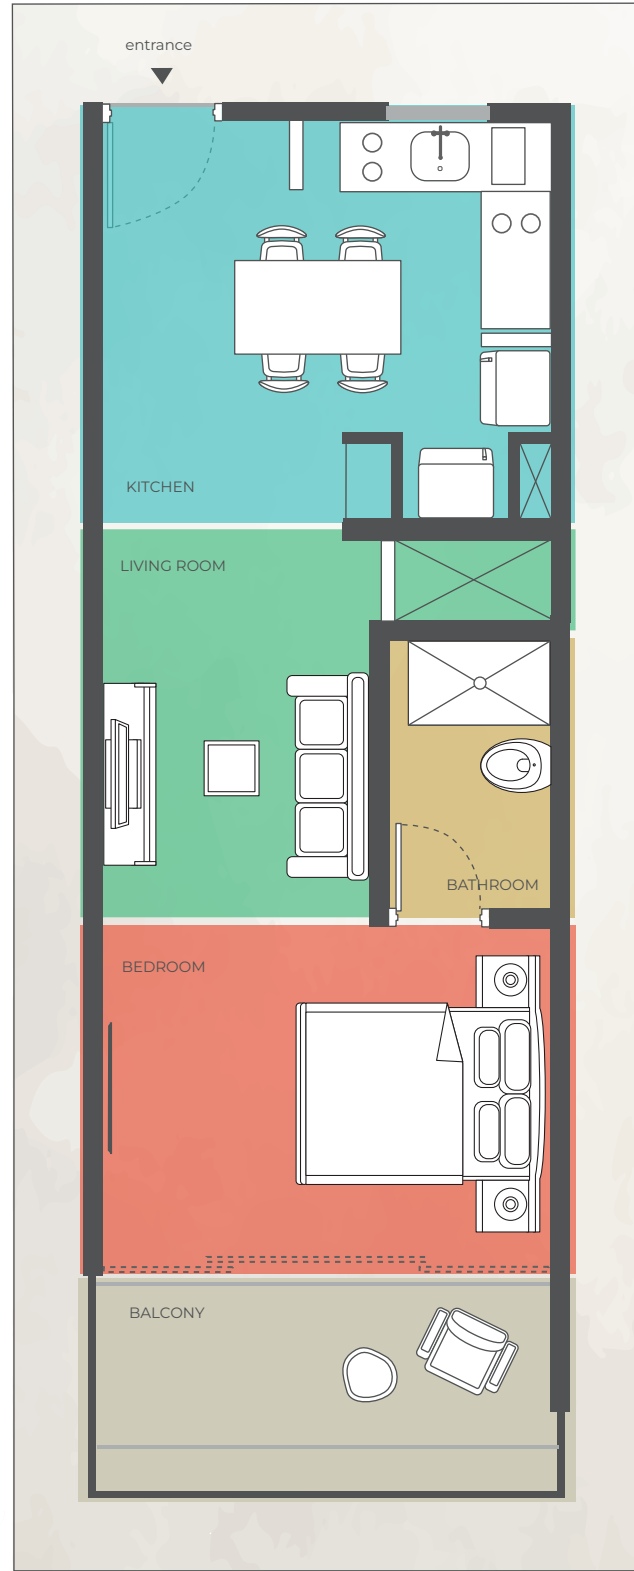

1st FLOOR
scale 1: 25

1st FLOOR
scale 1: 25

LEGEND

- KITCHEN
- LIVING ROOM
- BEDROOM
- BATHROOM
- BALCONY

LOCATION MAP
AREAS
TOTAL 60 m² / 646 ft²
APARTMENT A-202
SAMANA-GROUP.NET