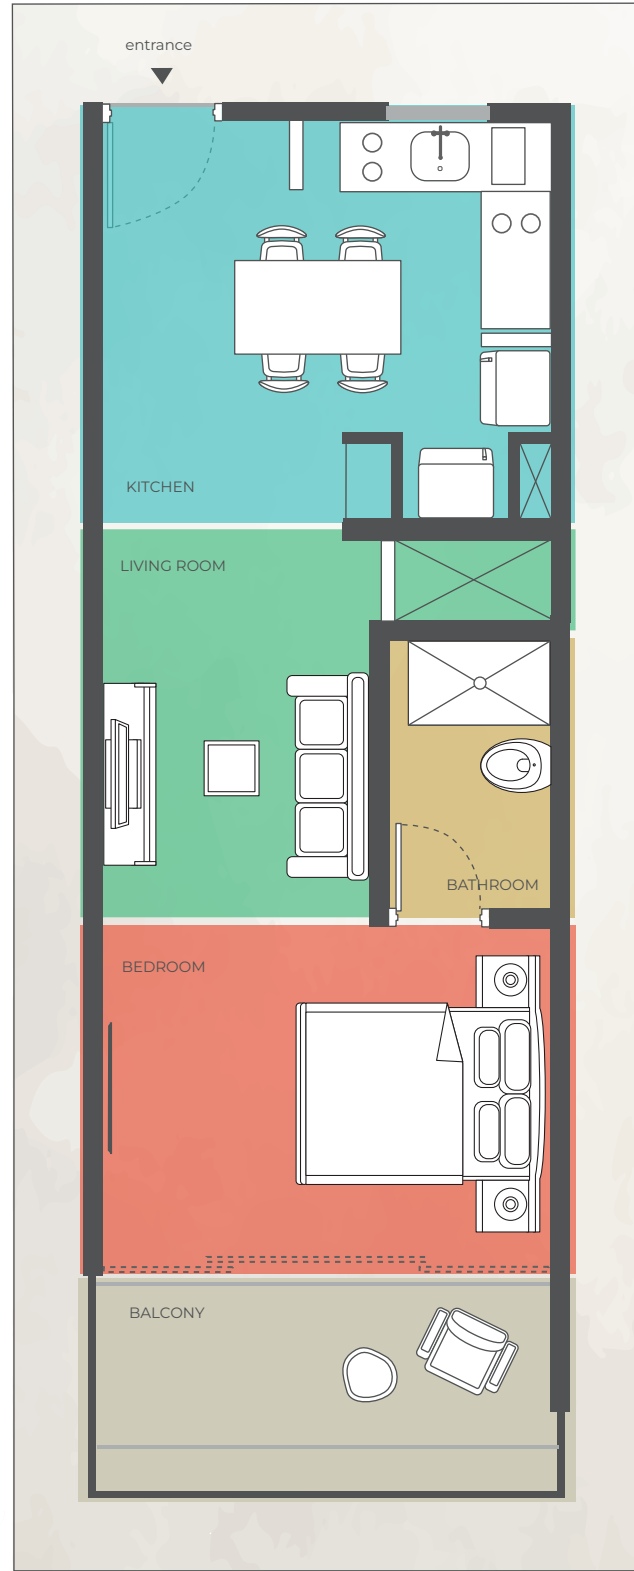

1st FLOOR
scale 1: 25

1st FLOOR
scale 1: 25

LEGEND

- KITCHEN
- LIVING ROOM
- BEDROOM
- BATHROOM
- BALCONY

LOCATION MAP
AREAS
TOTAL 60 m² / 646 ft²
APARTMENT A-204
SAMANA-GROUP.NET