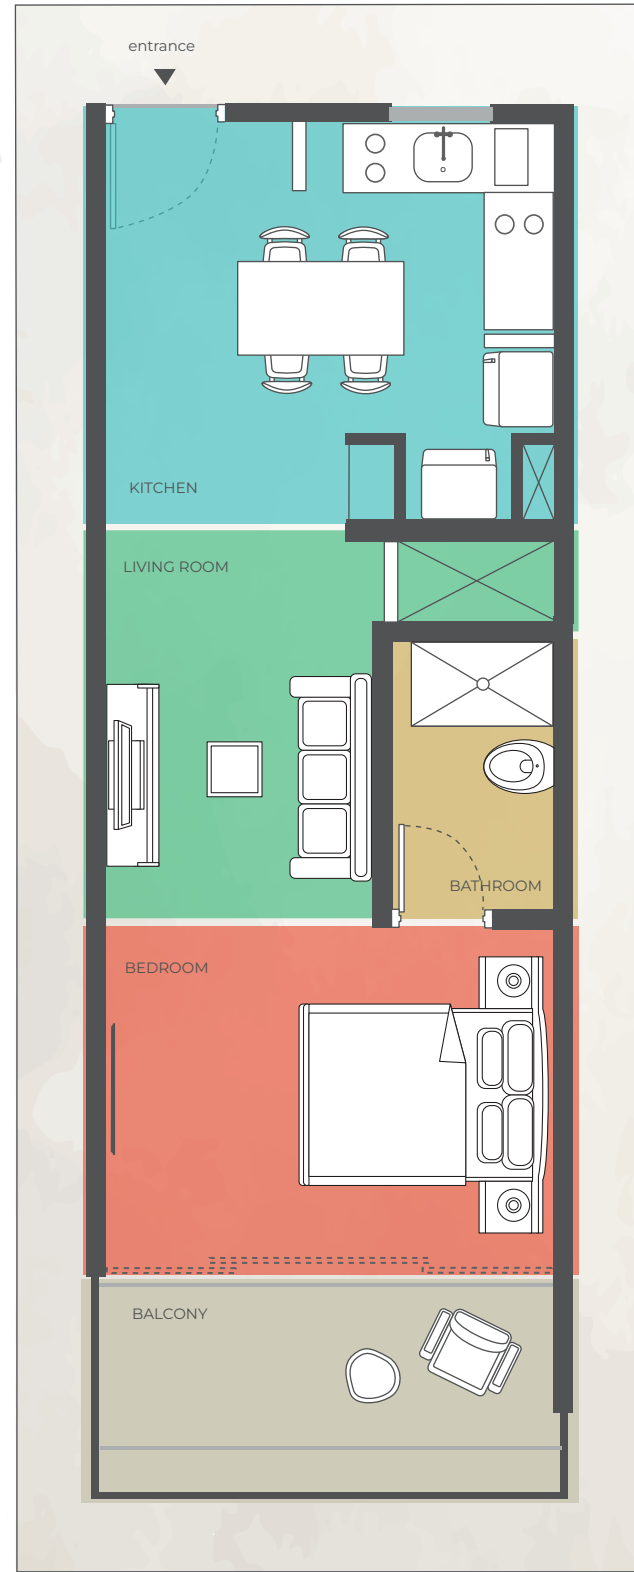

GROUND FLOOR
scale 1: 25

GROUND FLOOR
scale 1: 25

LEGEND

- KITCHEN
- LIVING ROOM
- BEDROOM
- BATHROOM
- BALCONY

LOCATION MAP
AREAS
TOTAL 60 m² / 646 ft²
APARTMENT A-101
SAMANA-GROUP.NET