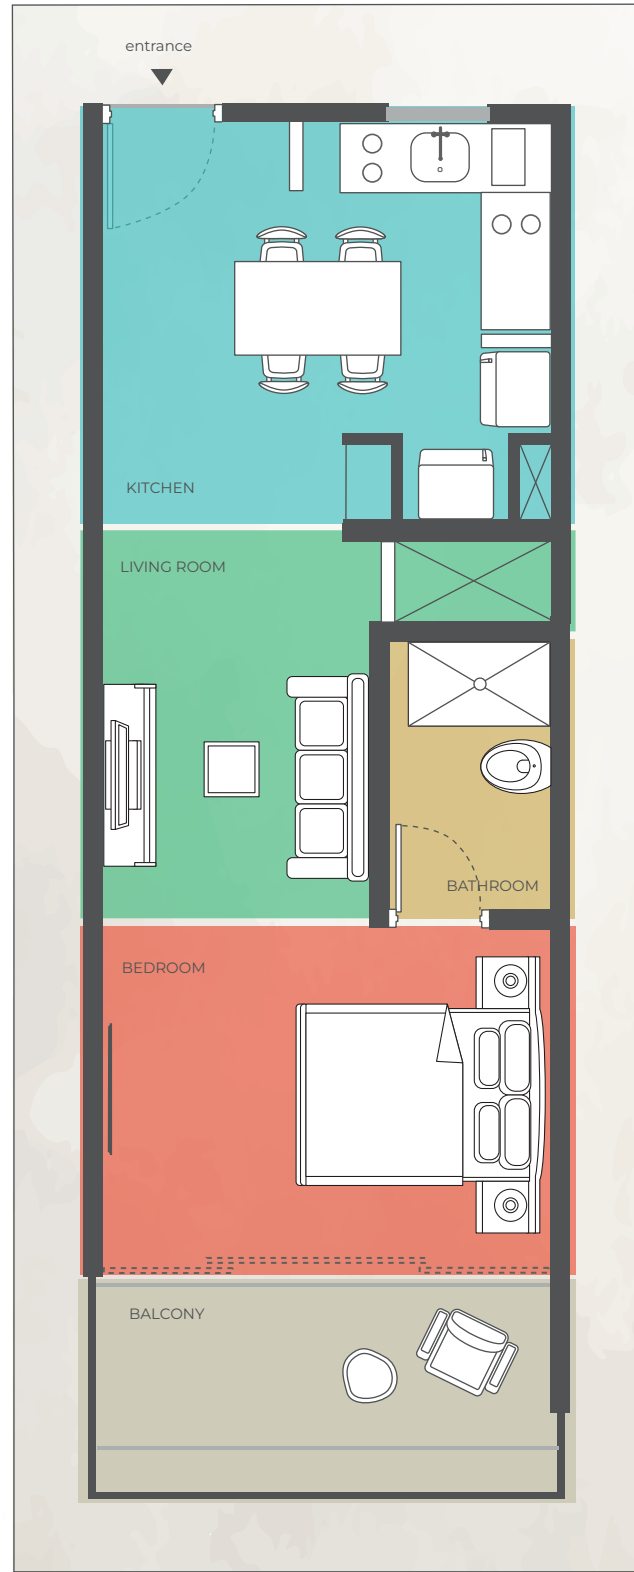

GROUND FLOOR
scale 1: 25

GROUND FLOOR
scale 1: 25

LEGEND

- KITCHEN
- LIVING ROOM
- BEDROOM
- BATHROOM
- BALCONY

LOCATION MAP
AREAS
TOTAL 60 m ² / 646 ft ²
APARTMENT A-103
SAMANA-GROUP.NET