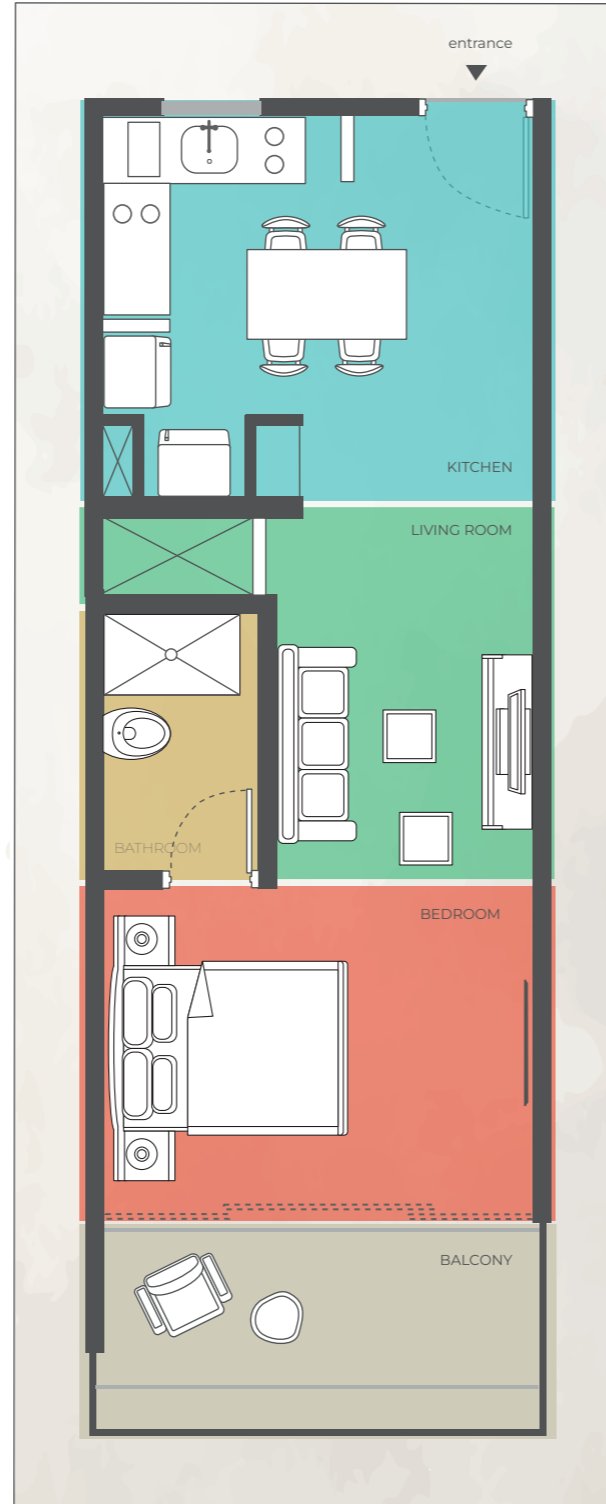

GROUND FLOOR
scale 1: 25

GROUND FLOOR
scale 1: 25

LEGEND

- BALCONY
- BEDROOM
- KITCHEN
- BATHROOM
- FOYER

LOCATION MAP
AREAS
TOTAL 60 m² / 646 ft²
APARTMENT A-104
SAMANA-GROUP.NET