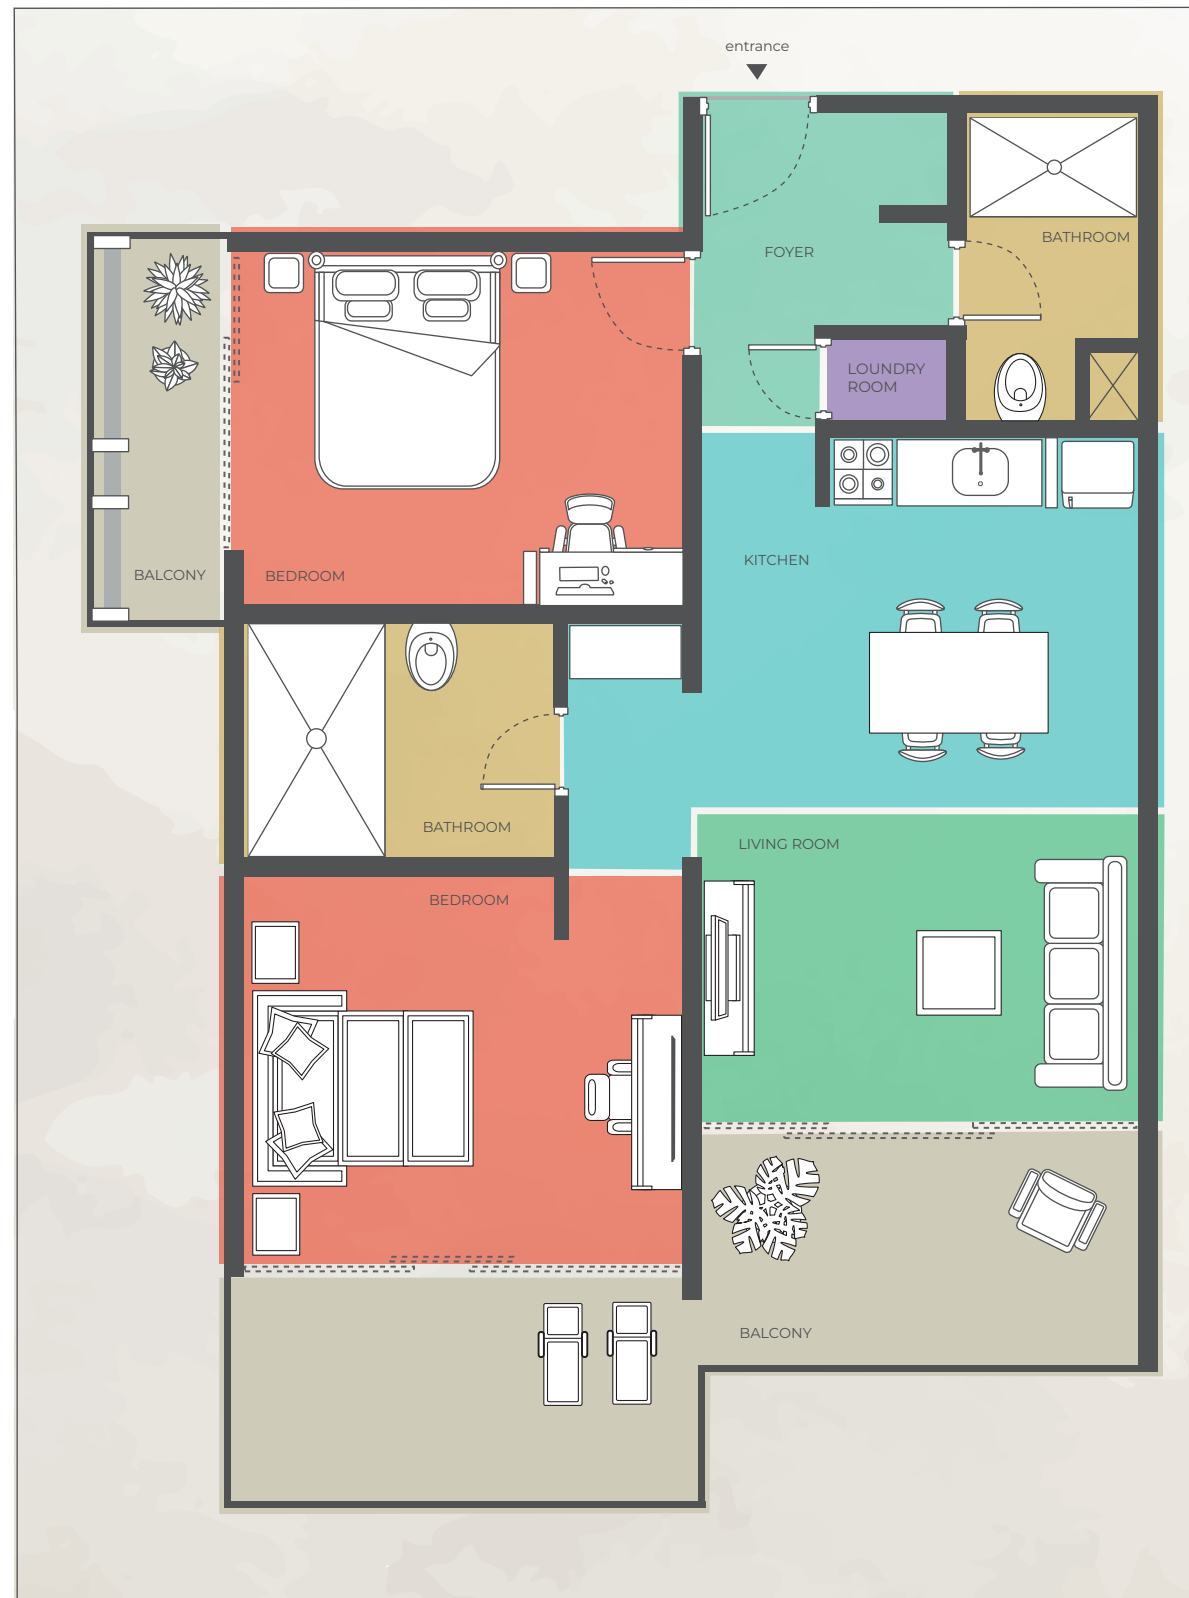

GROUND FLOOR
scale 1: 25

GROUND FLOOR
scale 1: 25

LEGEND

- KITCHEN
- LIVING ROOM
- BEDROOM
- BATHROOM
- BALCONY
- LOUNDRY ROOM
- FOYER

LOCATION MAP

AREAS

TOTAL 102 m² / 1098 ft²

APARTMENT C-101