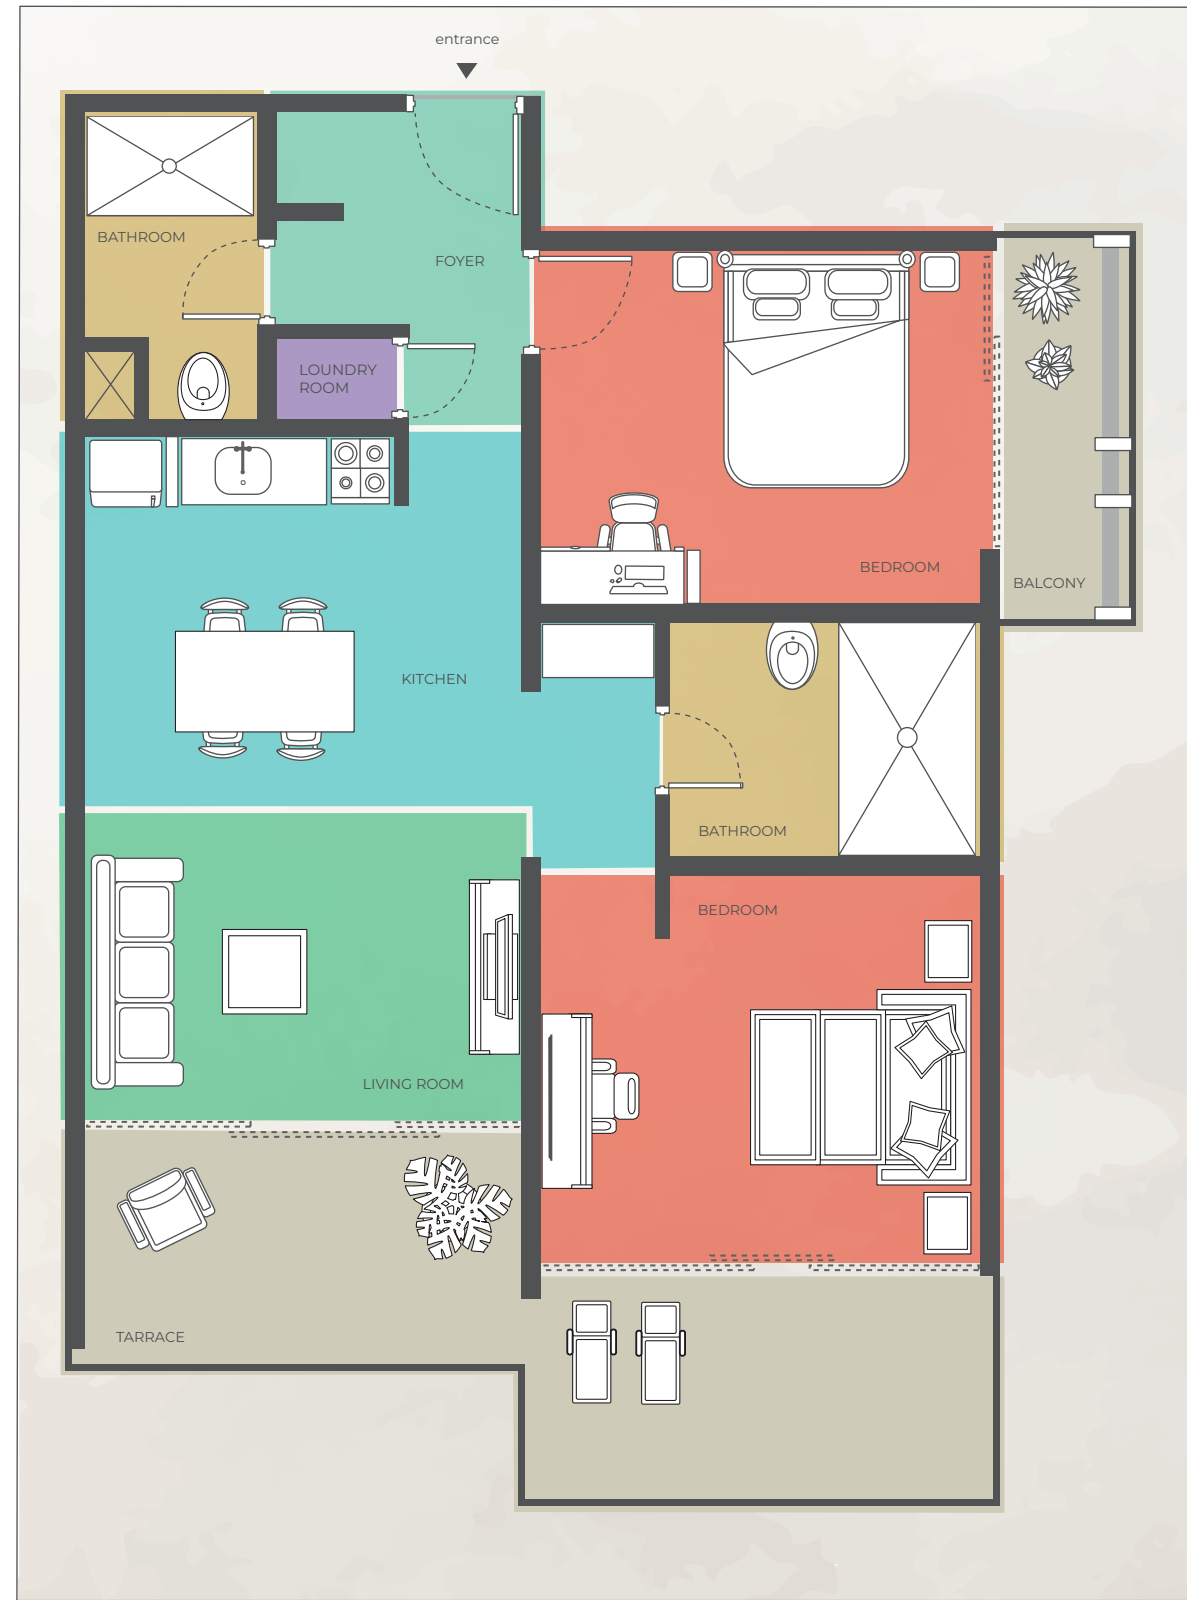

GROUND FLOOR
scale 1: 25

GROUND FLOOR
scale 1: 25

LEGEND

- KITCHEN
- LIVING ROOM
- BEDROOM
- BATHROOM
- BALCONY
- LAUNDRY ROOM
- FOYER

LOCATION MAP

AREAS

TOTAL 102 m² / 1098 ft²

APARTMENT C-102