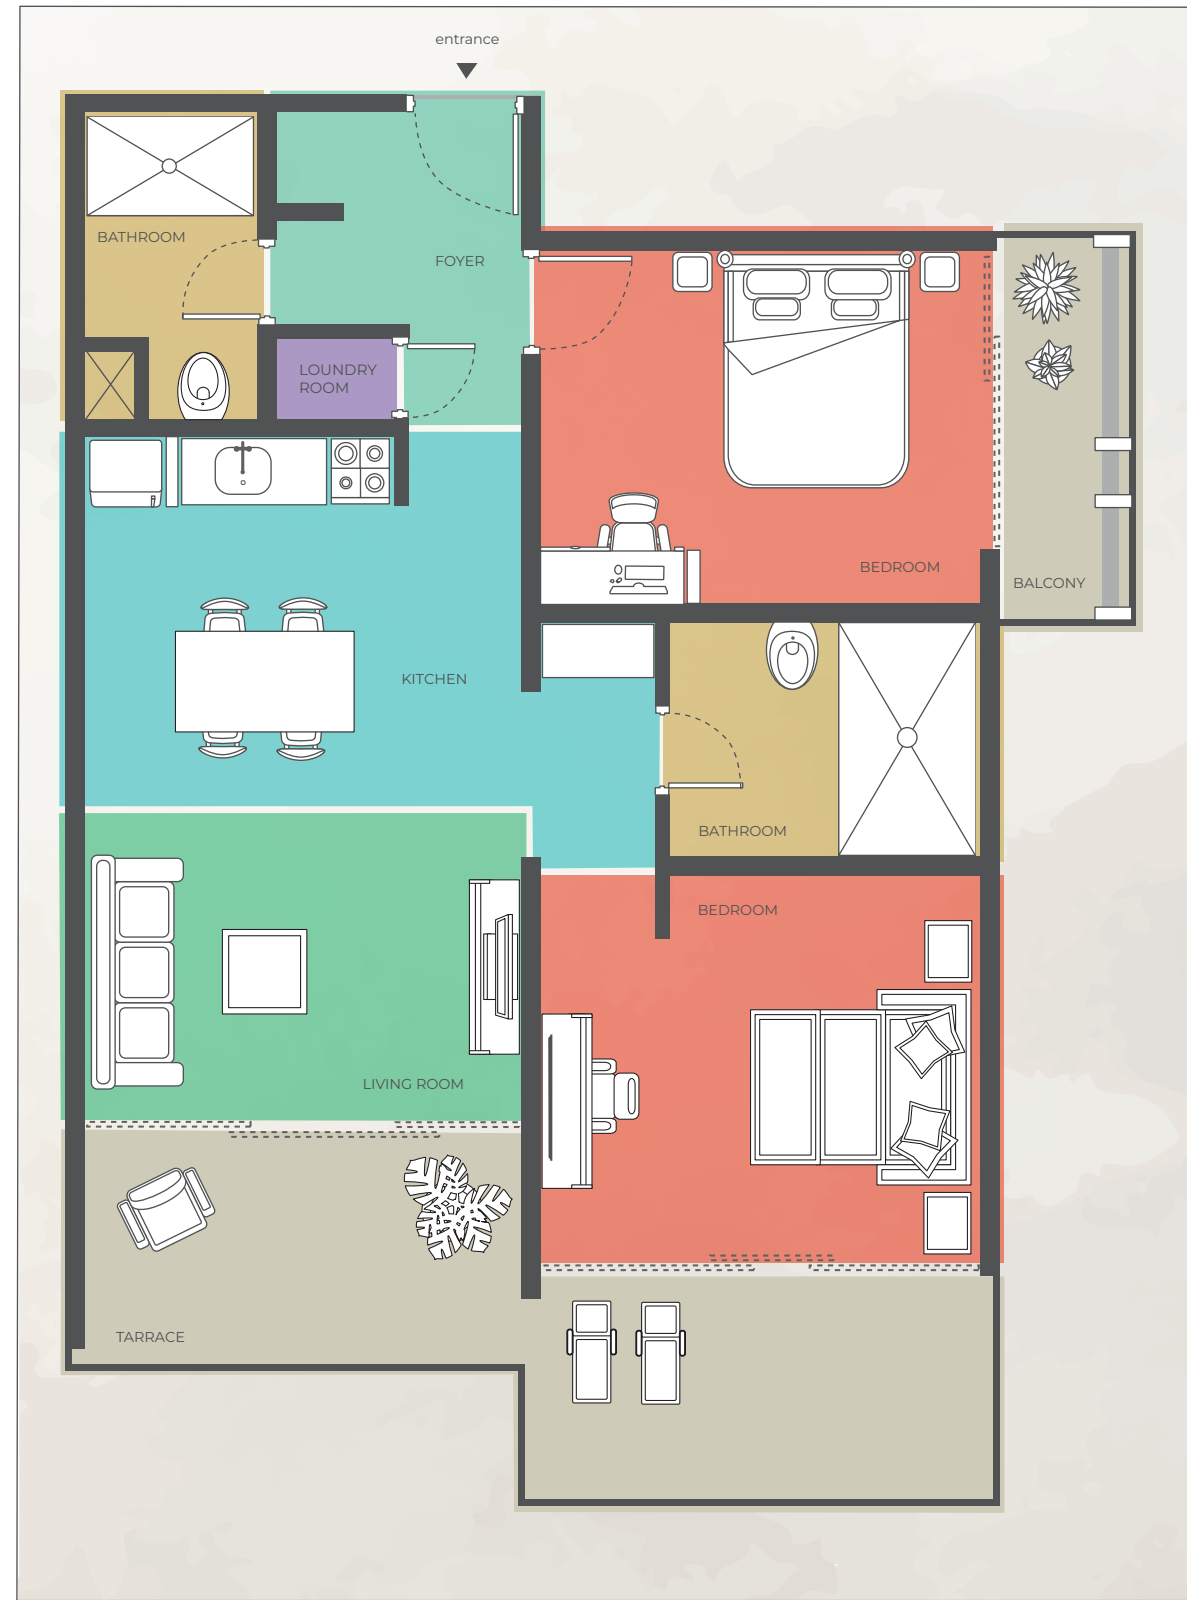

1st FLOOR
scale 1: 25

1st FLOOR
scale 1: 25

LEGEND

- KITCHEN
- LIVING ROOM
- BEDROOM
- BATHROOM
- BALCONY
- LOUNDRY ROOM
- FOYER

LOCATION MAP

AREAS

TOTAL 95 m² / 1023 ft²

APARTMENT C-202