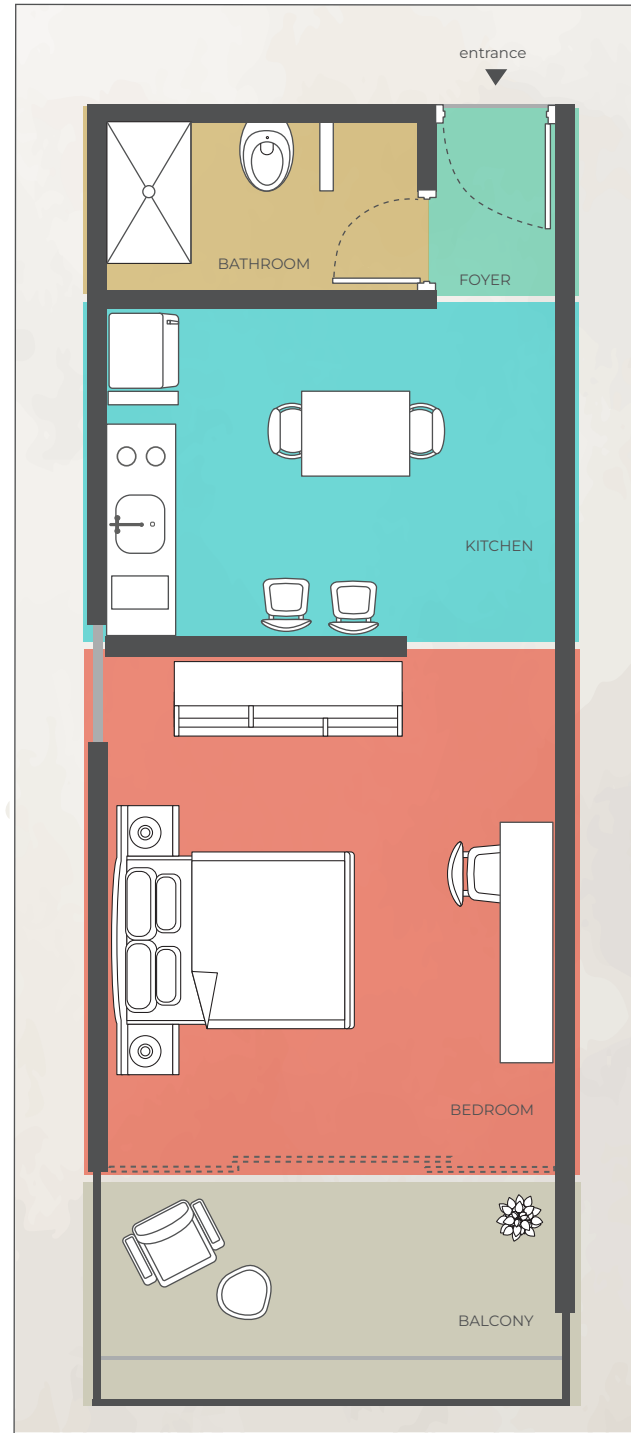

1st FLOOR
scale 1: 25

1st FLOOR
scale 1: 25

LEGEND

- BALCONY
- BEDROOM
- KITCHEN
- BATHROOM
- FOYER

LOCATION MAP
AREAS
TOTAL 45 m² / 484 ft²
APARTMENT B-202
SAMANA-GROUP.NET