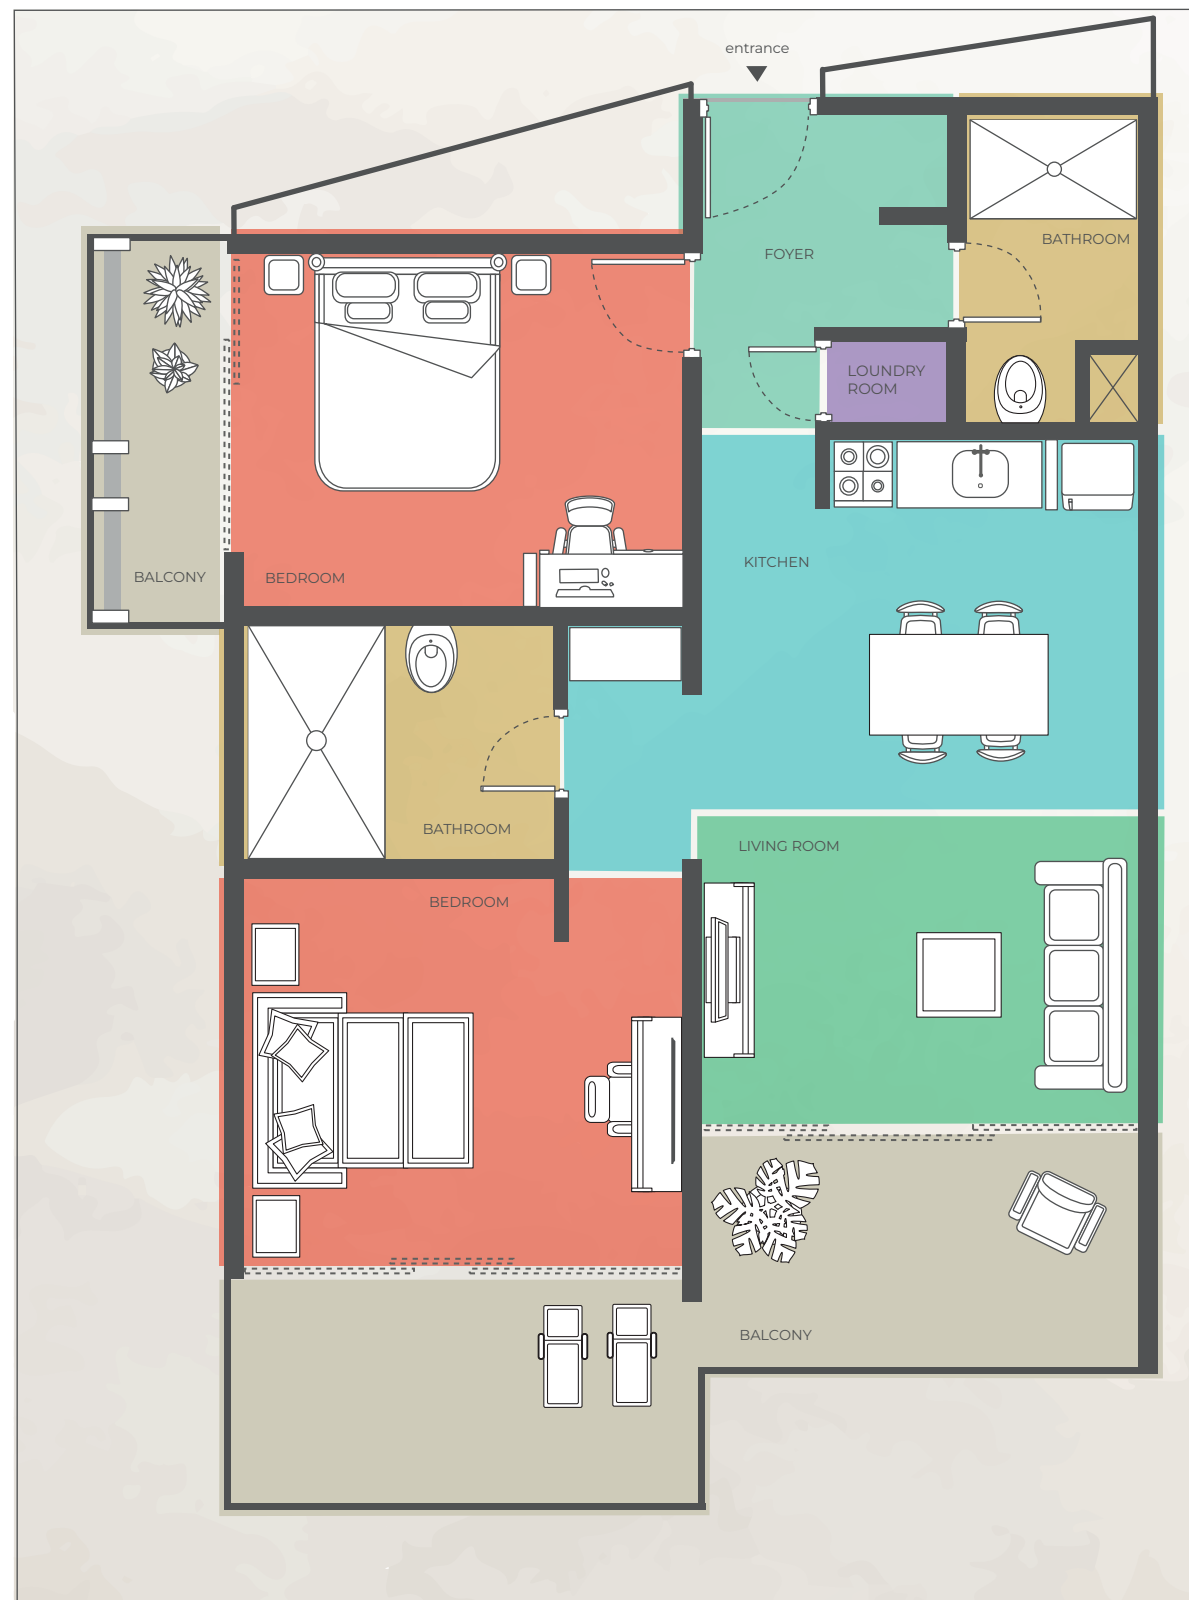

SECOND FLOOR  
scale 1: 25

SECOND FLOOR  
scale 1: 25

LEGEND

- KITCHEN
- LIVING ROOM
- BEDROOM
- BATHROOM
- BALCONY
- LOUNDRY ROOM
- FOYER

LOCATION MAP

AREAS

TOTAL 94 m<sup>2</sup> / 1012 ft<sup>2</sup>

SAMANA  
GROUP

APARTMENT C-301

SAMANA-GROUP.NET