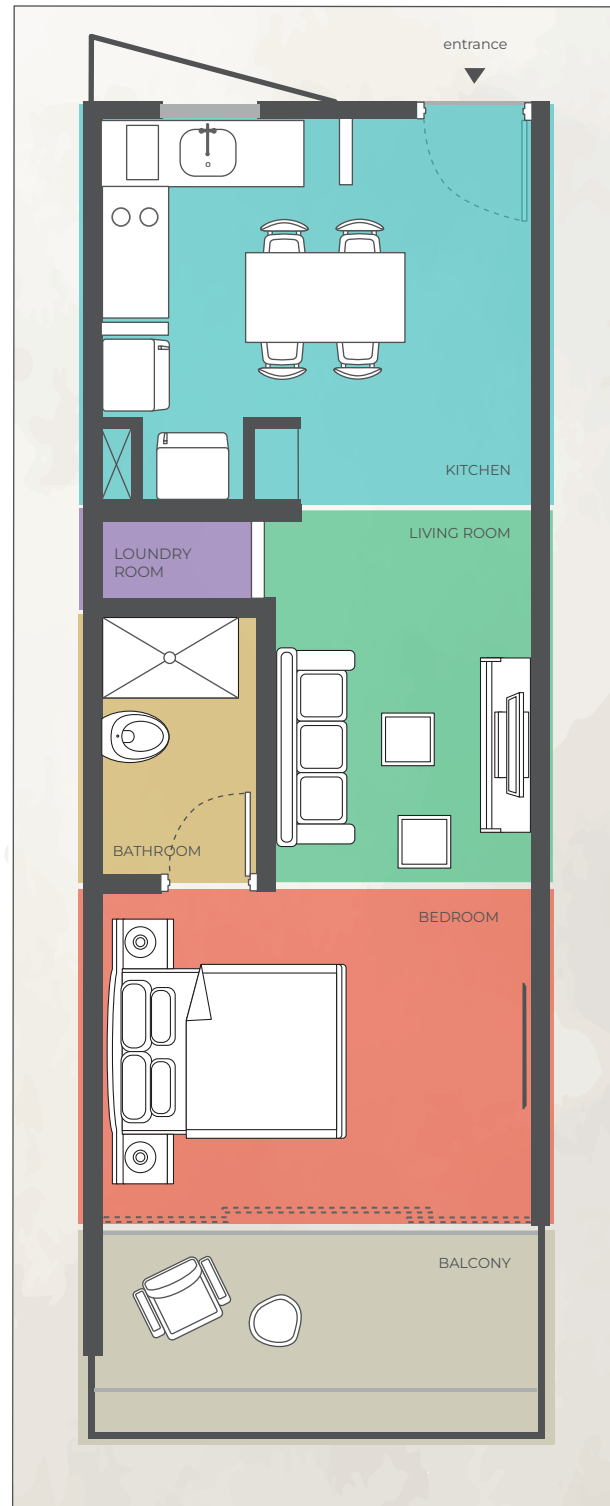

SECOND FLOOR
scale 1: 25

SECOND FLOOR
scale 1: 25

LEGEND

- KITCHEN
- LIVING ROOM
- BEDROOM
- BATHROOM
- BALCONY
- LOUNDRY ROOM

LOCATION MAP	
	
AREAS	
TOTAL	62 m ² / 667 ft ²
 SAMANA GROUP	
APARTMENT A-301	
SAMANA-GROUP.NET	