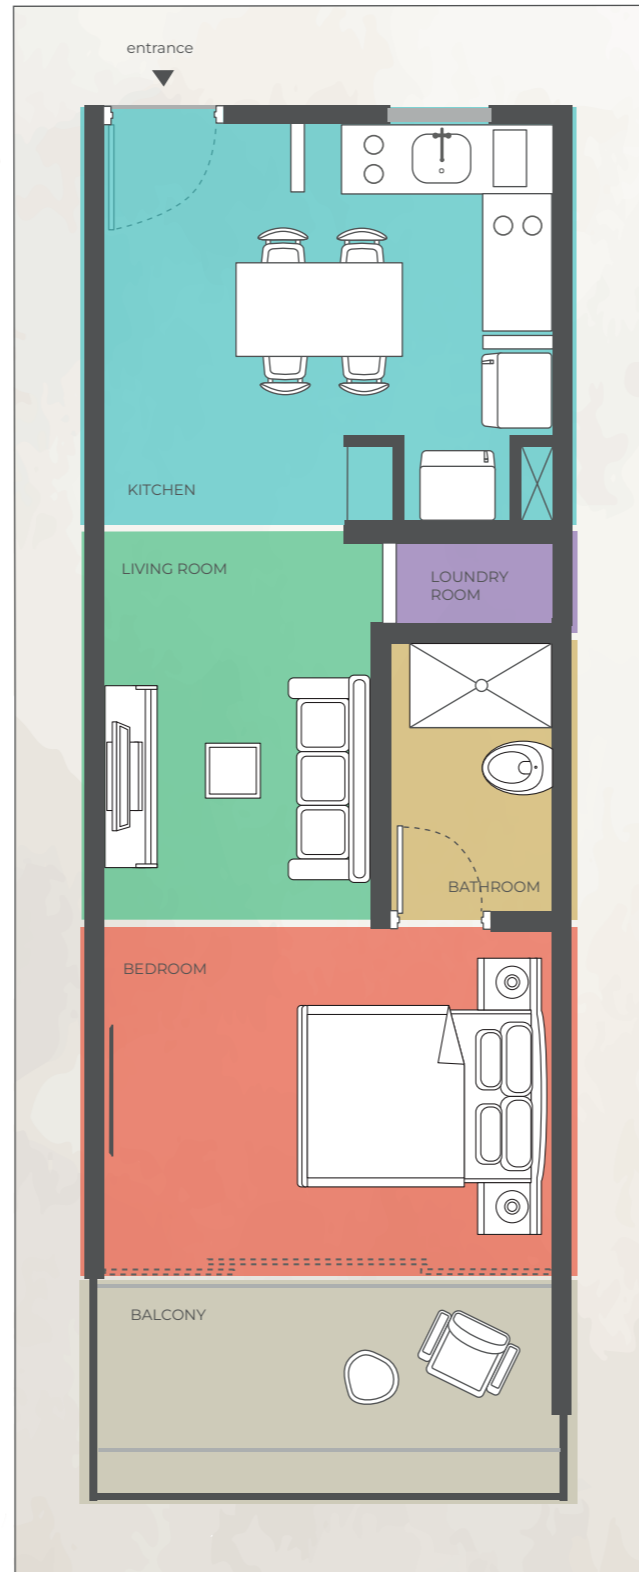

SECOND FLOOR
scale 1: 25

SECOND FLOOR
scale 1: 25

LEGEND

- KITCHEN
- LIVING ROOM
- BEDROOM
- BATHROOM
- BALCONY
- LOUNDRY ROOM

LOCATION MAP

AREAS

TOTAL 60 m² / 646 ft²

SAMANA
GROUP

APARTMENT A-302

SAMANA-GROUP.NET