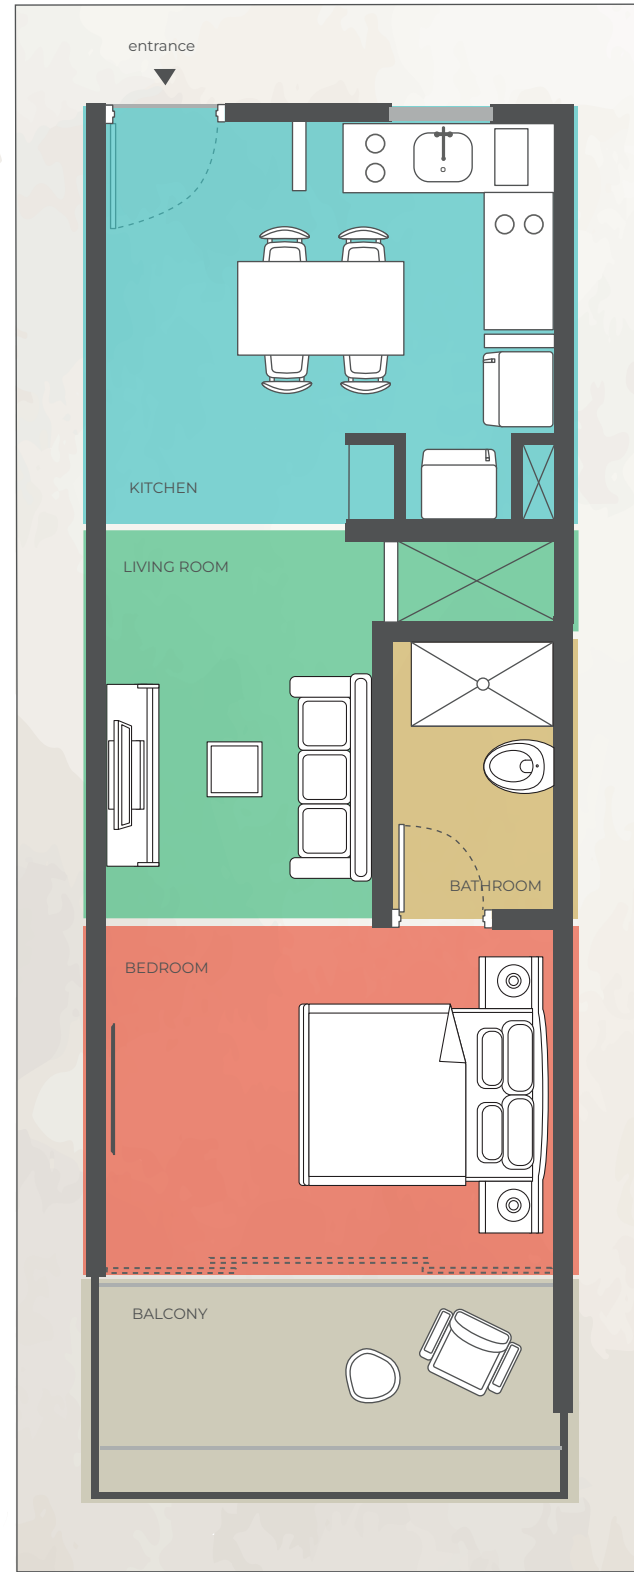

SECOND FLOOR
scale 1: 25

SECOND FLOOR
scale 1: 25

LEGEND

- KITCHEN
- LIVING ROOM
- BEDROOM
- BATHROOM
- BALCONY

LOCATION MAP
AREAS
TOTAL 60 m² / 646 ft²
APARTMENT A-304
SAMANA-GROUP.NET