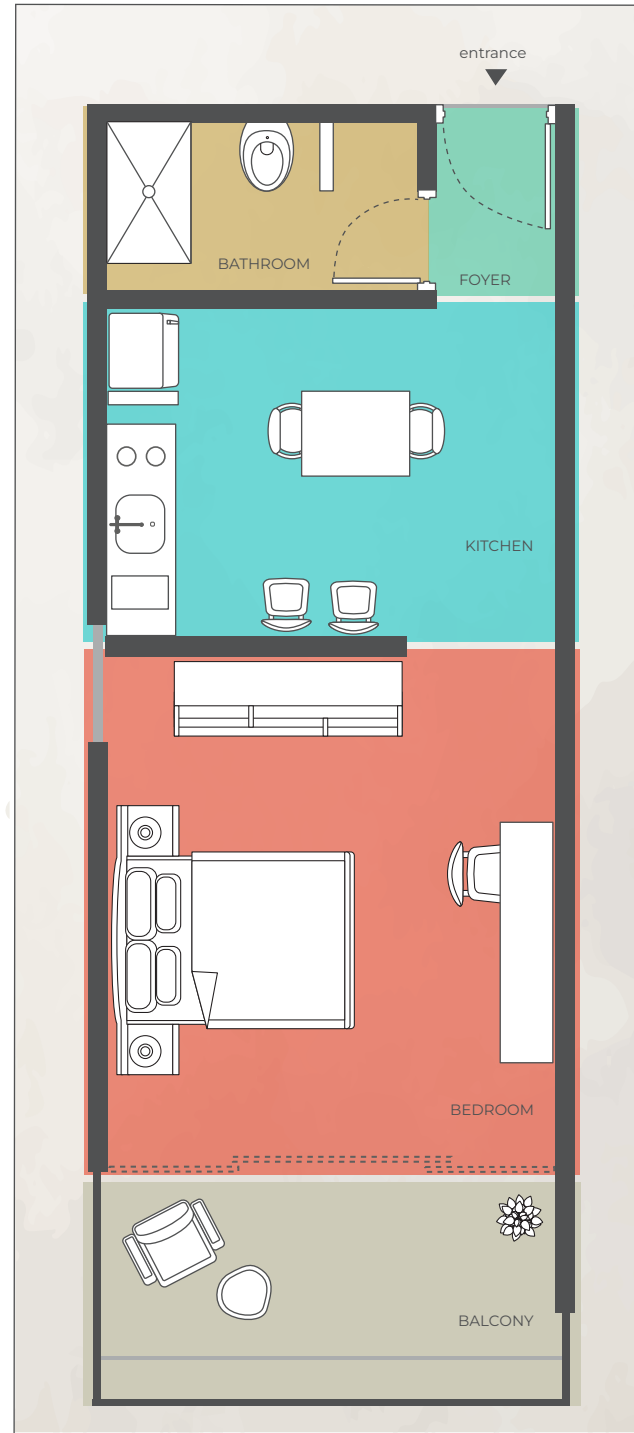

SECOND FLOOR
scale 1: 25

SECOND FLOOR
scale 1: 25

LEGEND

- BALCONY
- BEDROOM
- KITCHEN
- BATHROOM
- FOYER

LOCATION MAP
AREAS
TOTAL 45 m² / 484 ft²
<p>SAMANA GROUP</p>
APARTMENT B-302
SAMANA-GROUP.NET