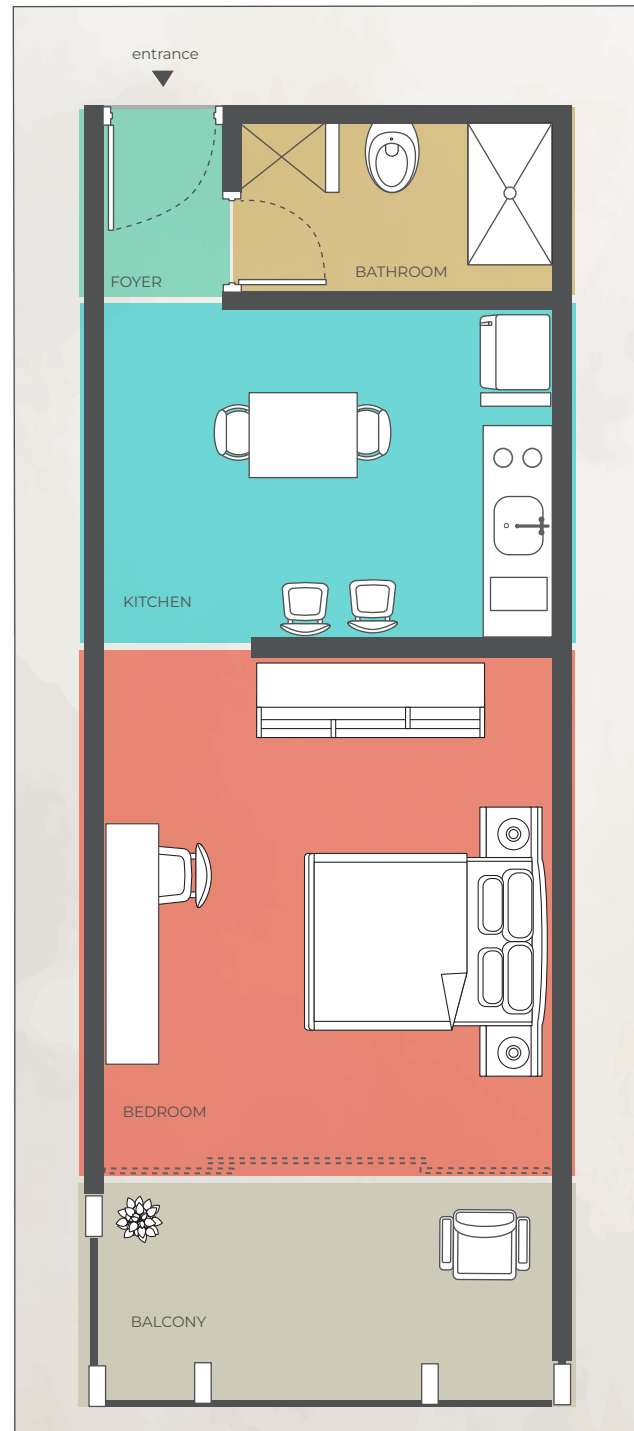

2nd FLOOR
scale 1: 25

2nd FLOOR
scale 1: 25

LEGEND

- BALCONY
- BEDROOM
- KITCHEN
- BATHROOM
- FOYER

LOCATION MAP
AREAS
TOTAL 45 m² / 484 ft²
APARTMENT B-303
SAMANA-GROUP.NET